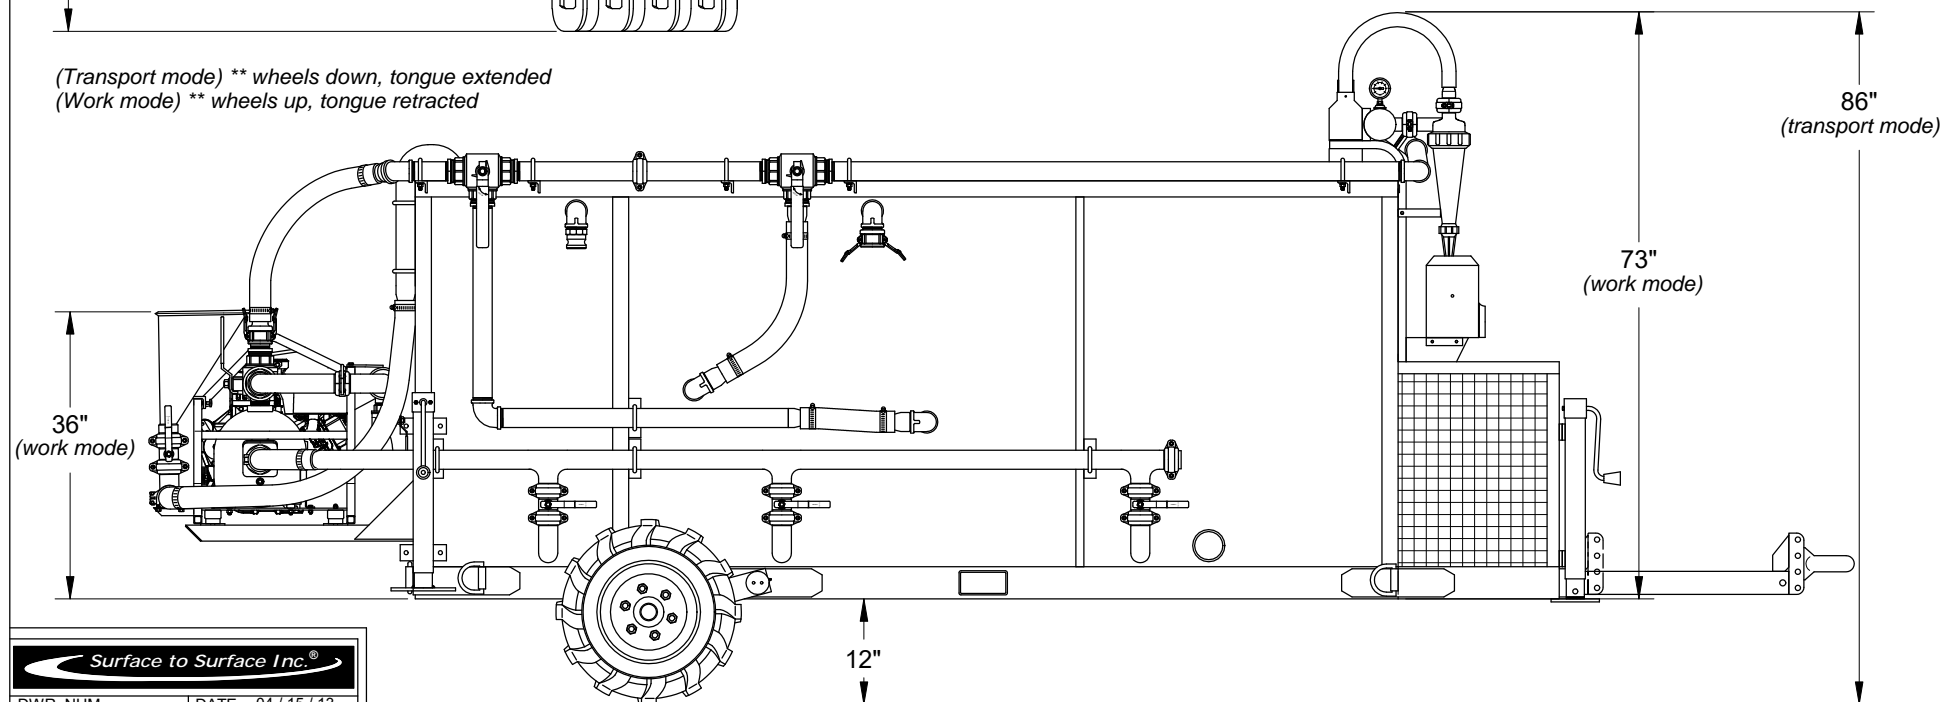

**MAC JR 1200G**

*(Transport mode) \*\* wheels down, tongue extended*  
*(Work mode) \*\* wheels up, tongue retracted*

DWR. NUM.	DATE: 04 / 15 / 13
MAC JR 1200G	REV. 04 / 28 / 22