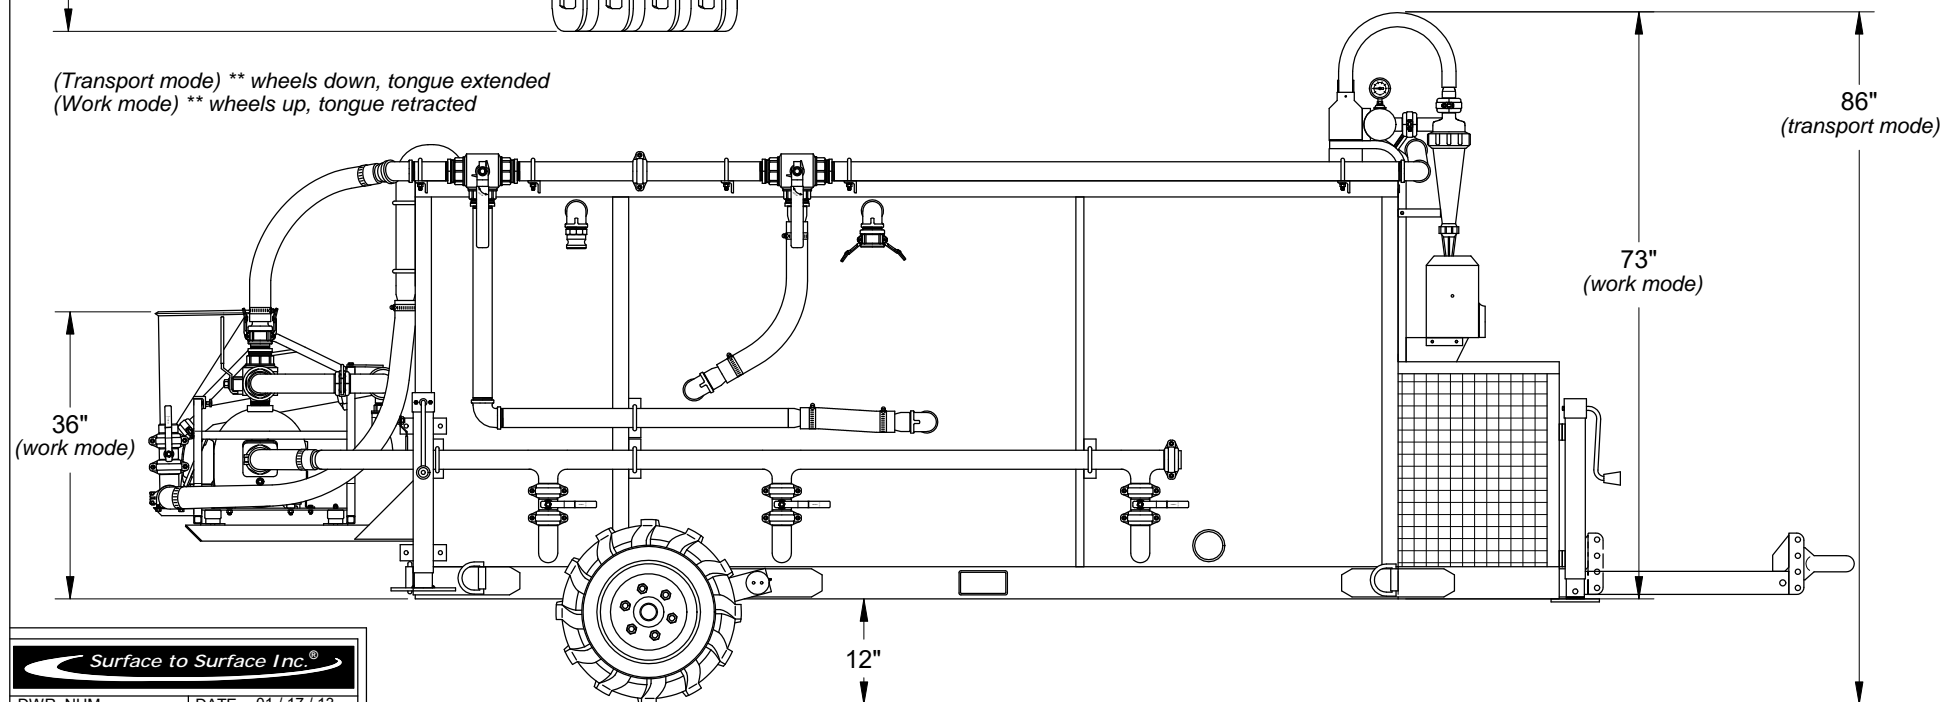

**MAC JR 1200EP**  
(M2-E922P Mixer)

(Transport mode) \*\* wheels down, tongue extended  
(Work mode) \*\* wheels up, tongue retracted

**Surface to Surface Inc.**  
 DWR. NUM.    DATE. 01 / 17 / 13  
 MAC JR 1200EP    REV. 09 / 09 / 22