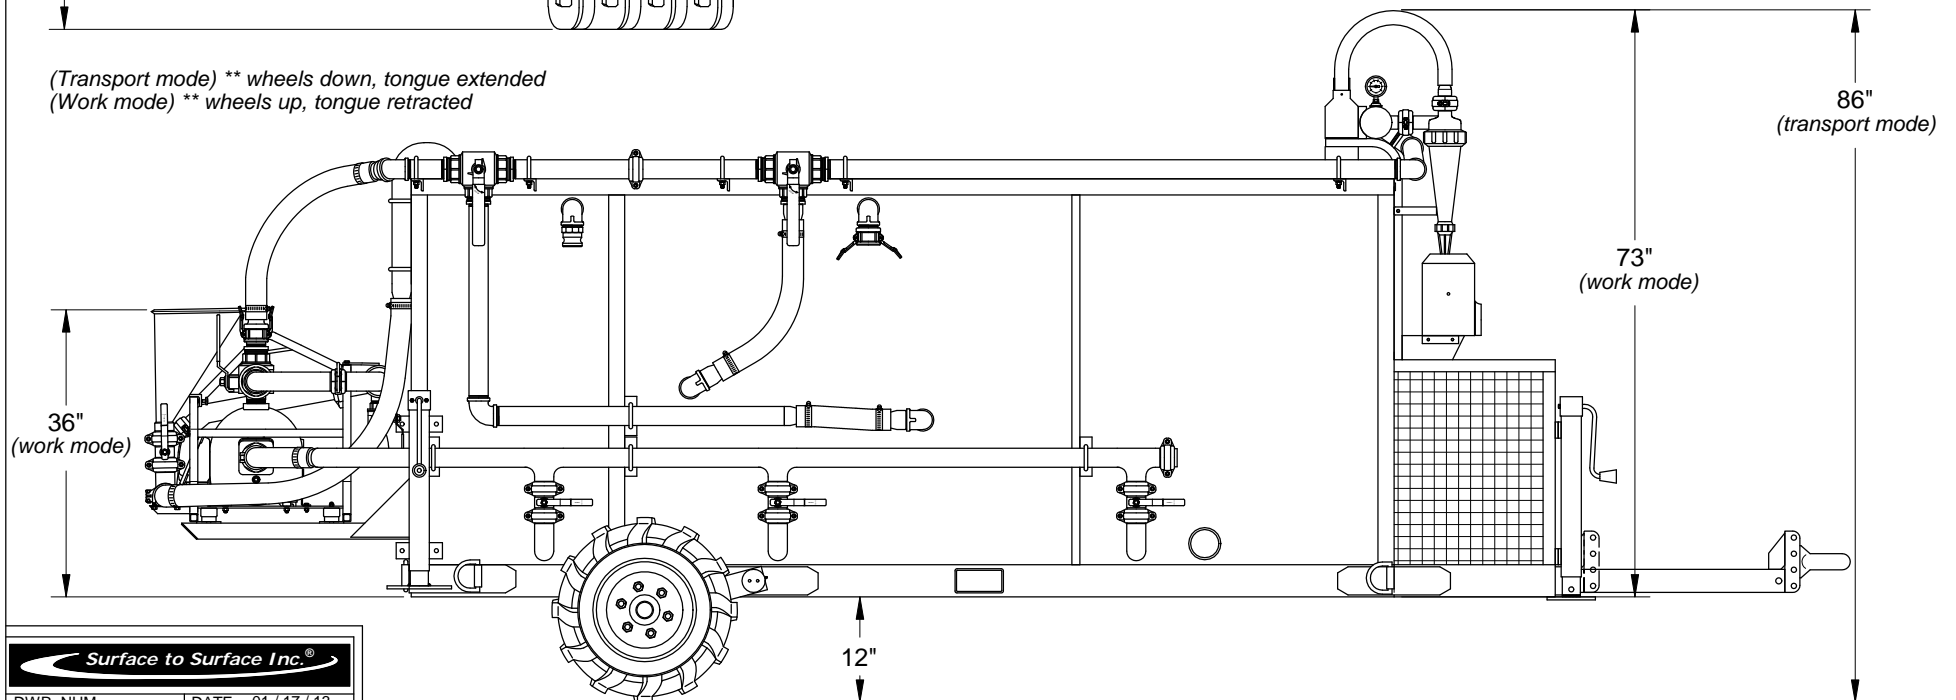

MAC JR 1200E

(Transport mode) ** wheels down, tongue extended
 (Work mode) ** wheels up, tongue retracted

DWR. NUM.	DATE: 01/17/13
MAC JR 1200E	REV.