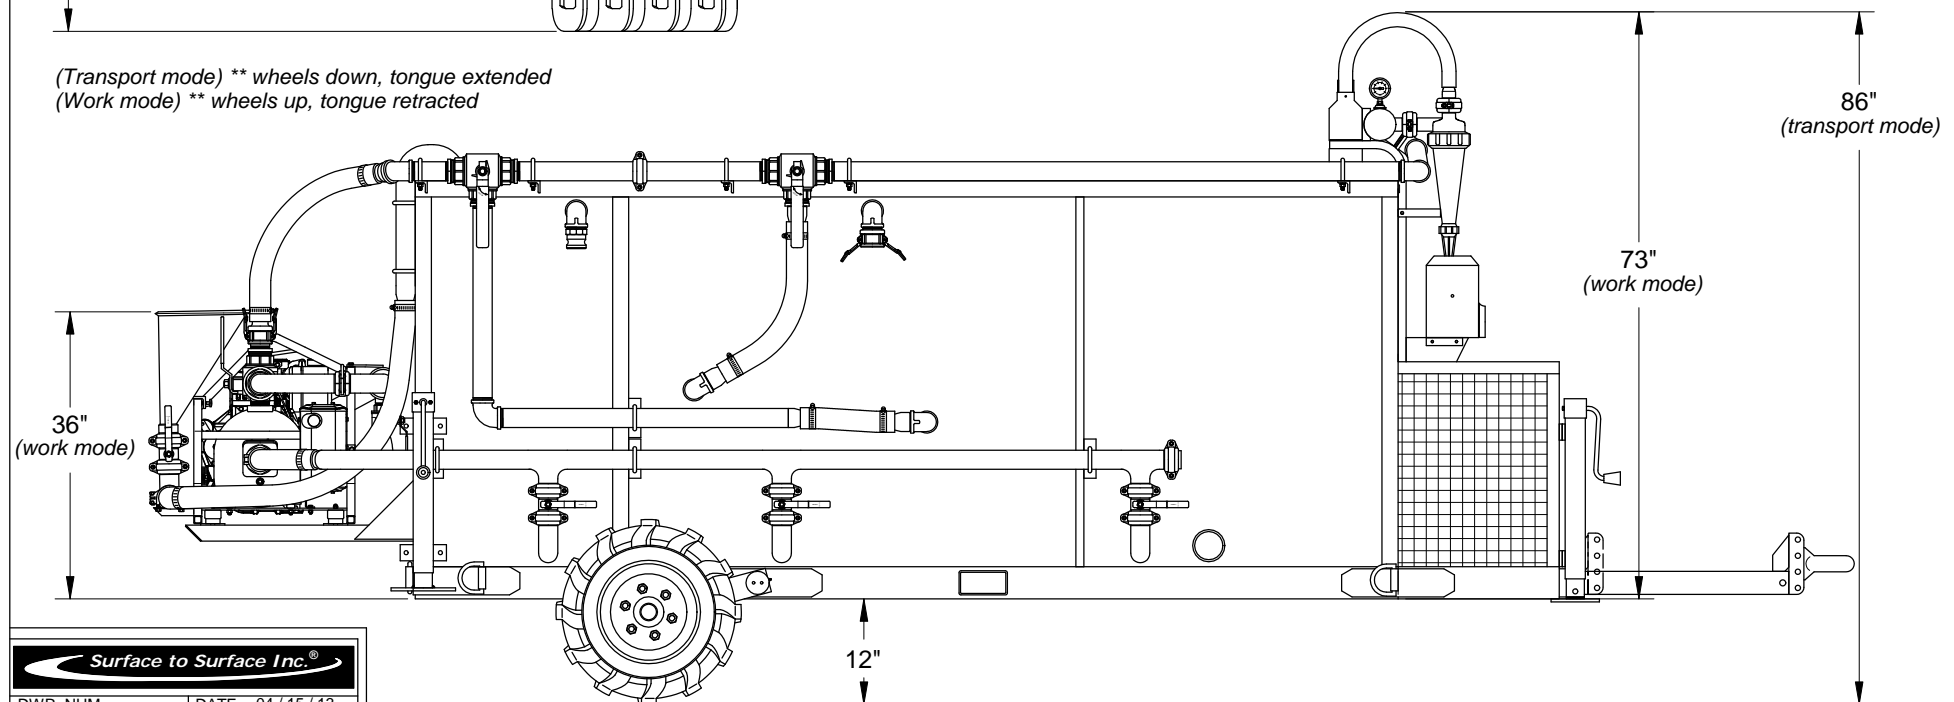

MAC JR 1200D

*(Transport mode) ** wheels down, tongue extended
 (Work mode) ** wheels up, tongue retracted*

Surface to Surface Inc.
 DWR. NUM. DATE: 04 / 15 / 13
 MAC JR 1200D REV. 03 / 15 / 19