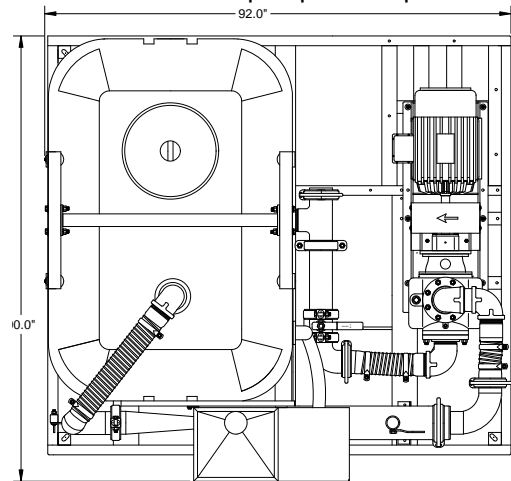

Bentonite Mud Mixer Model M-750E

Surface to Surface Inc.

Features and Benefits

M-750E Mixer

The M-750E with its rectangular loaf shaped Roto-Mold tank, is a space saving design with almost square footprint dimensions. Powered by an 20 hp Teco/Westinghouse® electric motor, driving a 4 inch centrifugal pump, making effective use of the proprietary StS mixing system, this Bentonite Mud Mixer is capable of providing 750 gallons of full yield mud to your drill rig in less then eight (8) minutes. Added benefits to this unit include the ability to draw water from a second tank and send mud to your drilling rig or storage tank without the use of a second pump. Other power drives available.

Specifications

M-750E Mixer

Dimensions	92"W x 90"L x 75"H
Approx. Weight	2250 lbs.
Hopper Height	39 inches high
Mixing System	4" Proprietary StS Mixing System
Mixing Tank	750 gallon Roto-Mold Polyethylene
Skid frame	5" Steel Channel, Welded
Electric Motor	20 HP Teco / Westinghouse® 360V/460V
Pump	4" Cast Iron Centrifugal Trash Pump
Pump /Motor Connection	Bearing Block to Lovejoy® Coupler
Pipe Couplers	Bolt and Snap –Groove Type
Pressure Wand	Hopper Maintenance Wand
Tank Drain	Bottom Tank Drain Supplied