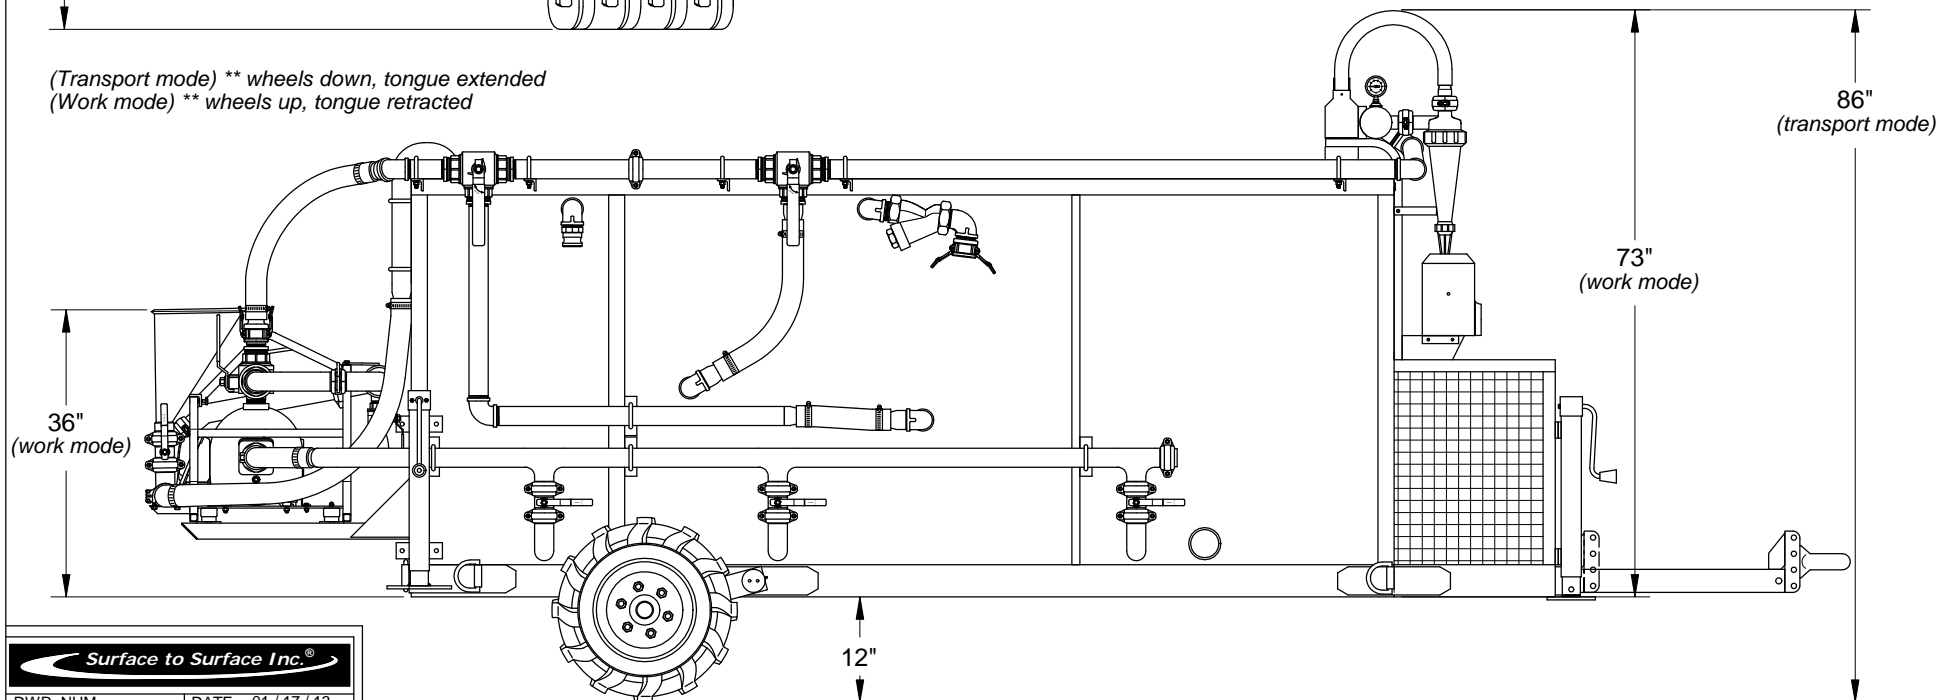

MAC JR 1200E

(Transport mode) \*\* wheels down, tongue extended  
 (Work mode) \*\* wheels up, tongue retracted

DWR. NUM.	DATE: 01/17/13
MAC JR 1200E	REV.